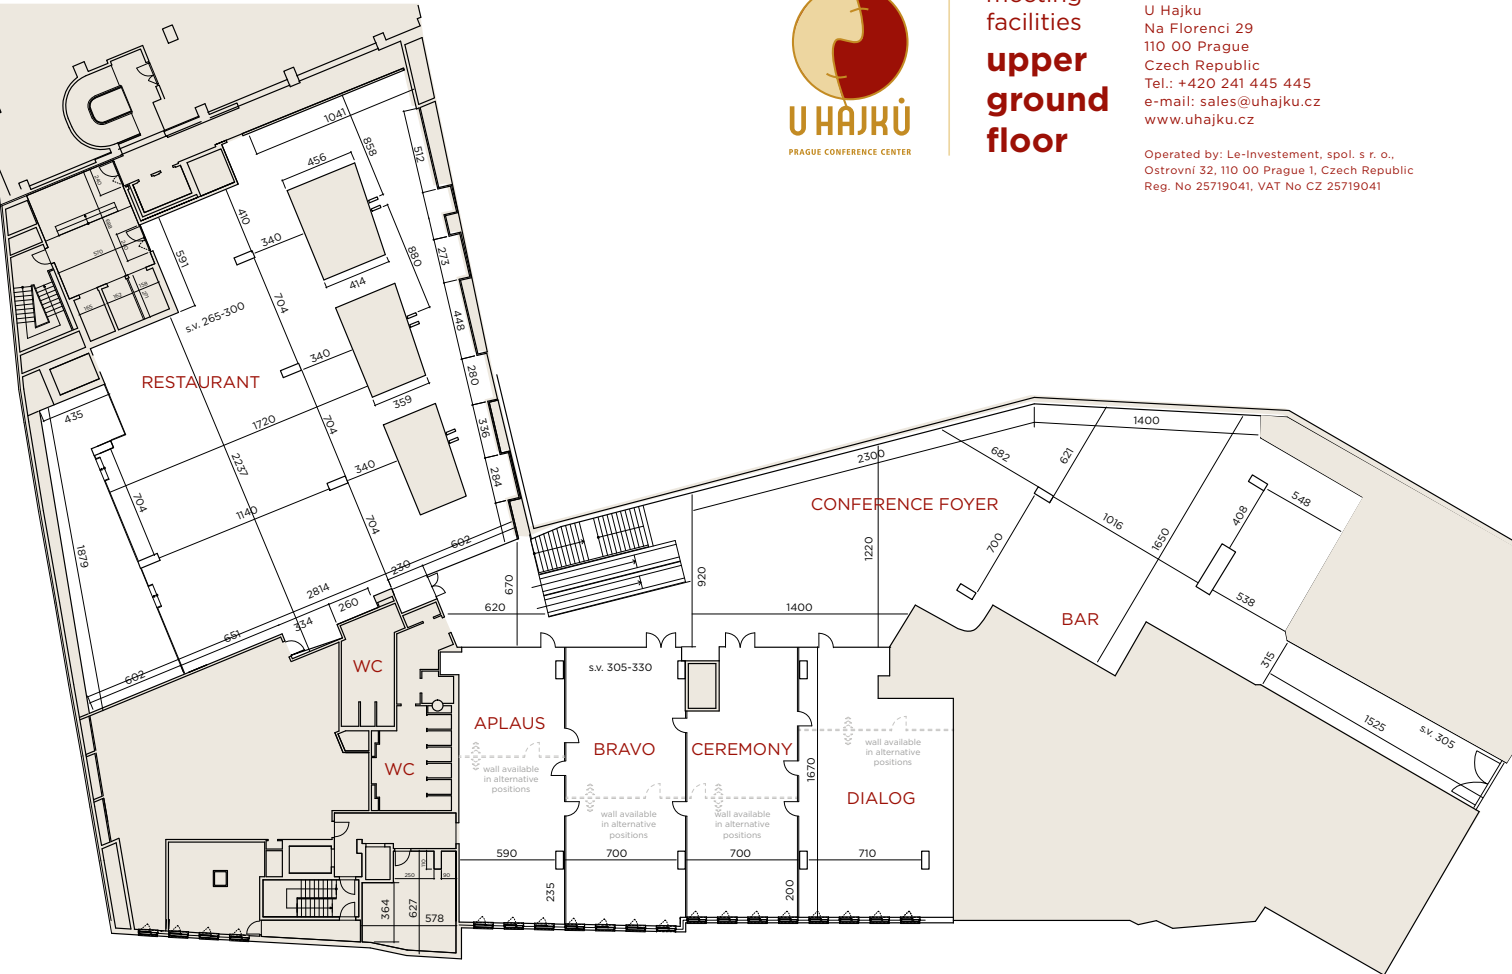

meeting
facilities
**upper
ground
floor**

Prague Conference Center
U Hajku
Na Florenci 29
110 00 Prague
Czech Republic
Tel.: +420 241 445 445
e-mail: sales@uhajku.cz
www.uhajku.cz

Operated by: Le-Investment, spol. s r. o.,
Ostrovni 32, 110 00 Prague 1, Czech Republic
Reg. No 25719041, VAT No CZ 25719041